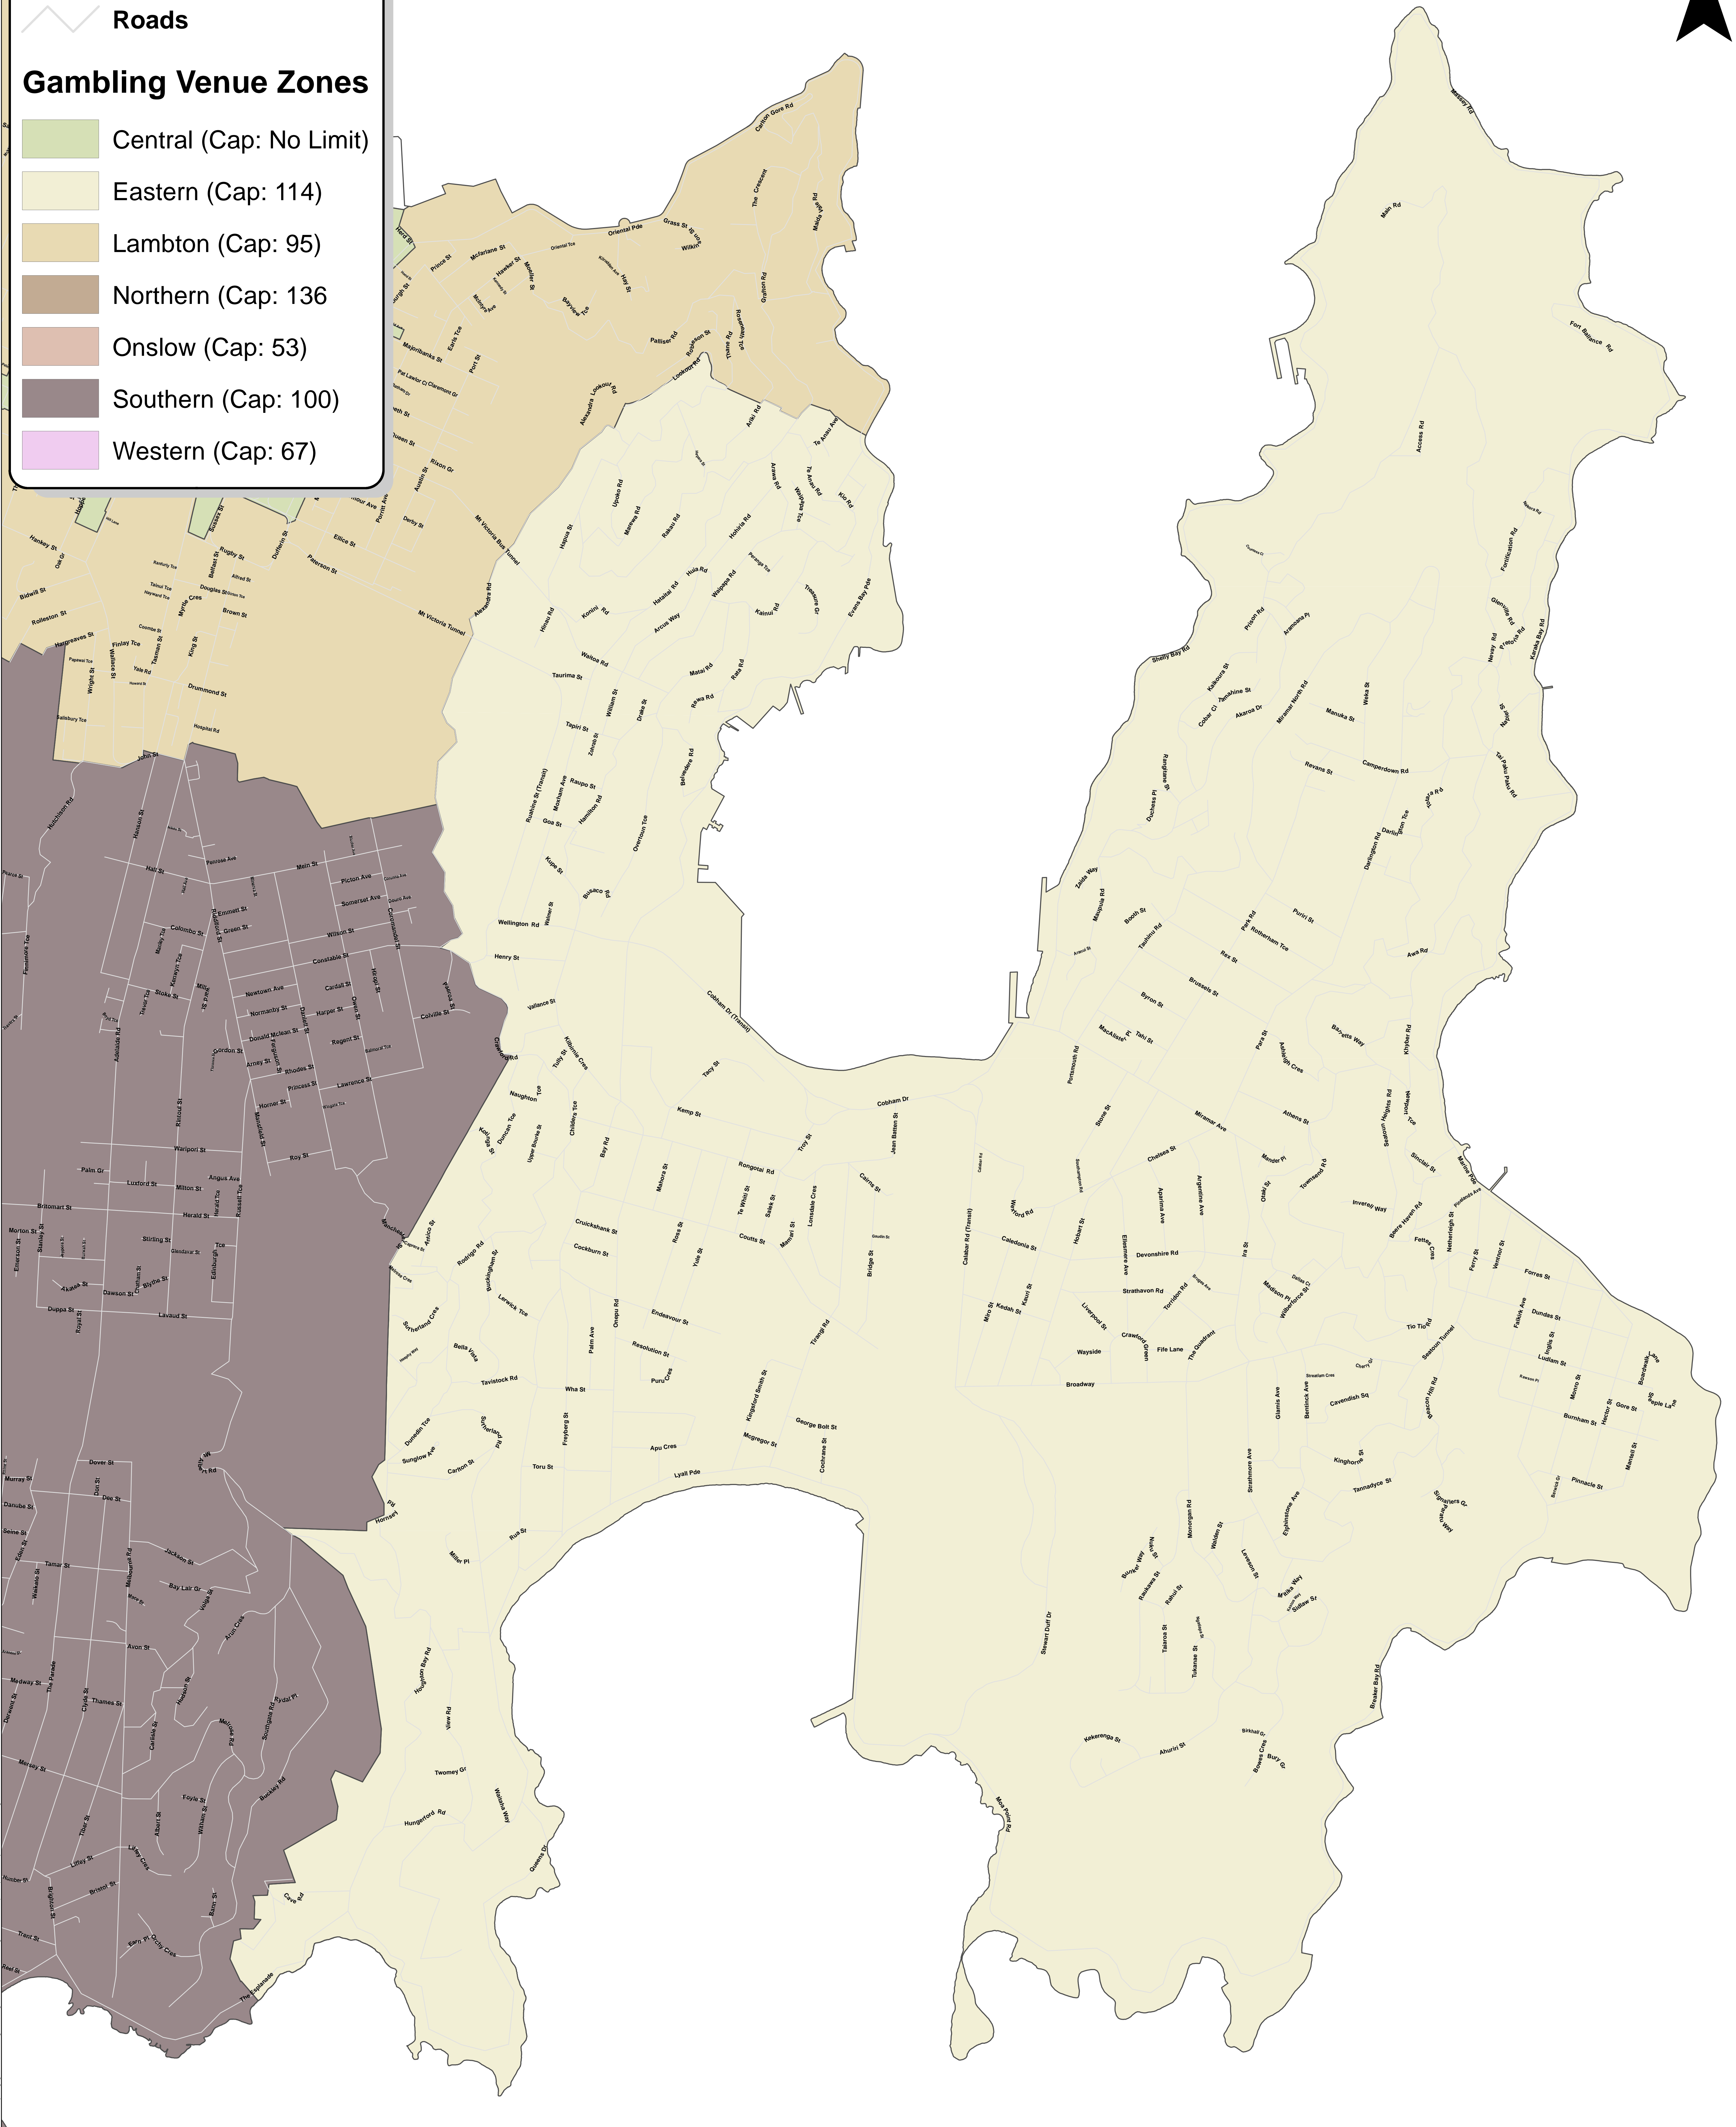

Legend

Roads

Gambling Venue Zones

- Central (Cap: No Limit)
- Eastern (Cap: 114)
- Lambton (Cap: 95)
- Northern (Cap: 136)
- Onslow (Cap: 53)
- Southern (Cap: 100)
- Western (Cap: 67)

DATA STATEMENT:
 Property boundaries Land Information NZ Licence WN0853547/2
 CROWN COPYRIGHT RESERVED. Accuracy in urban areas: +/-1m,
 Accuracy in rural areas: +/-30m. Topographic data: Wellington City Council
 WCC copyright reserved. Accuracy: +/- 30cm. Any contours displayed
 are only approximate and must not be used for detailed engineering design.
 Colour Orthophotography 1:500 flown March 2009
 owned by Wellington City Council. Other data has been compiled
 from a variety of sources and its accuracy may vary.

Gaming Venue Zones - Eastern

Gaming machine cap: 114

SCALE @ A0:
1:7,000

MAP PRODUCED BY:
 Wellington City Council
 101 Wakefield Street
 WELLINGTON, NZ

ORIGINAL MAP SIZE: A0
 DATE: September 2010
 AUTHOR: Petrov2n
 REFERENCE: INFRA#9128