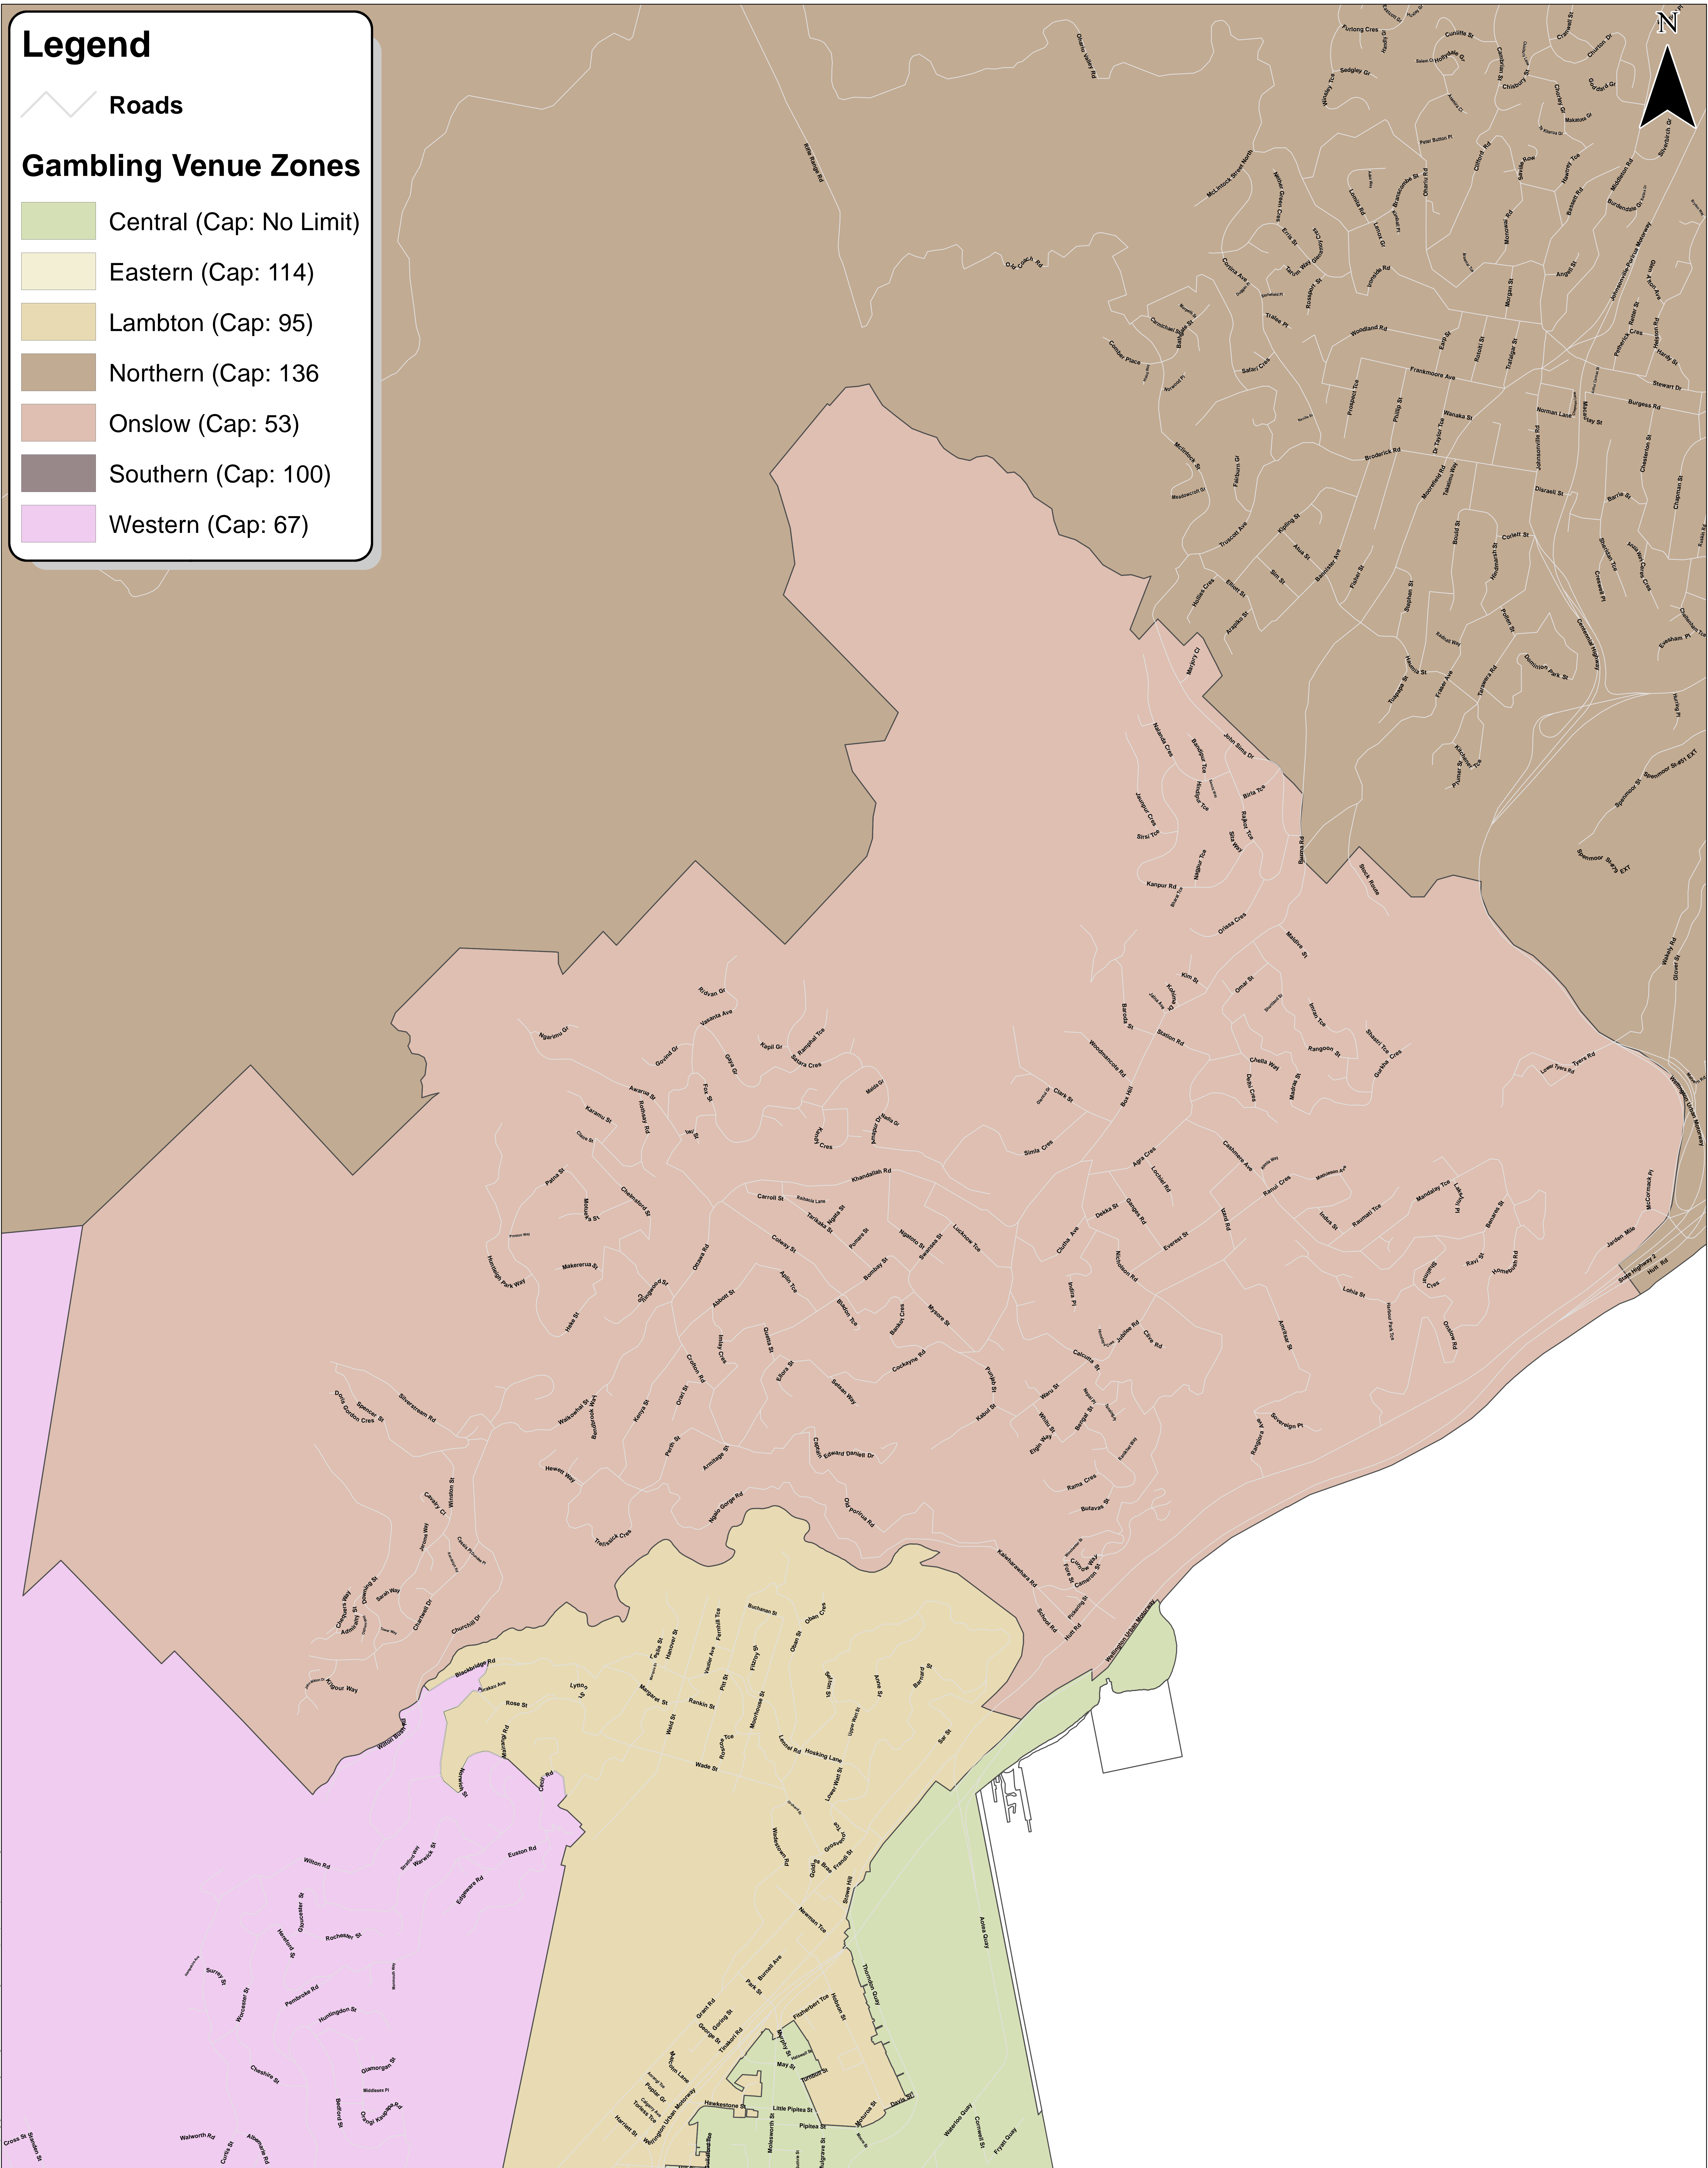

Legend

 Roads

Gambling Venue Zones

-  Central (Cap: No Limit)
-  Eastern (Cap: 114)
-  Lambton (Cap: 95)
-  Northern (Cap: 136)
-  Onslow (Cap: 53)
-  Southern (Cap: 100)
-  Western (Cap: 67)

DATA STATEMENT:
 Property boundaries Land Information NZ Licence WN0853547/2
 CROWN COPYRIGHT RESERVED. Accuracy in urban areas: +/-1m,
 Accuracy in rural areas: +/-30m. Topographic data: Wellington City Council
 WCC copyright reserved Accuracy: +/- 30cm. Any contours displayed
 are only approximate and must not be used for detailed engineering design.
 Colour Orthophotography 1:500 flown March 2009
 owned by Wellington City Council. Other data has been compiled
 from a variety of sources and its accuracy may vary.

Gaming Venue Zones - Onslow

Gaming machine cap: 53

SCALE @ A0:
1:7,000

MAP PRODUCED BY:
 Wellington City Council
 101 Wakefield Street
 WELLINGTON, NZ

ORIGINAL MAP SIZE: A0
 DATE: September 2010
 AUTHOR: Petrov2n
 REFERENCE: INFRA#9128