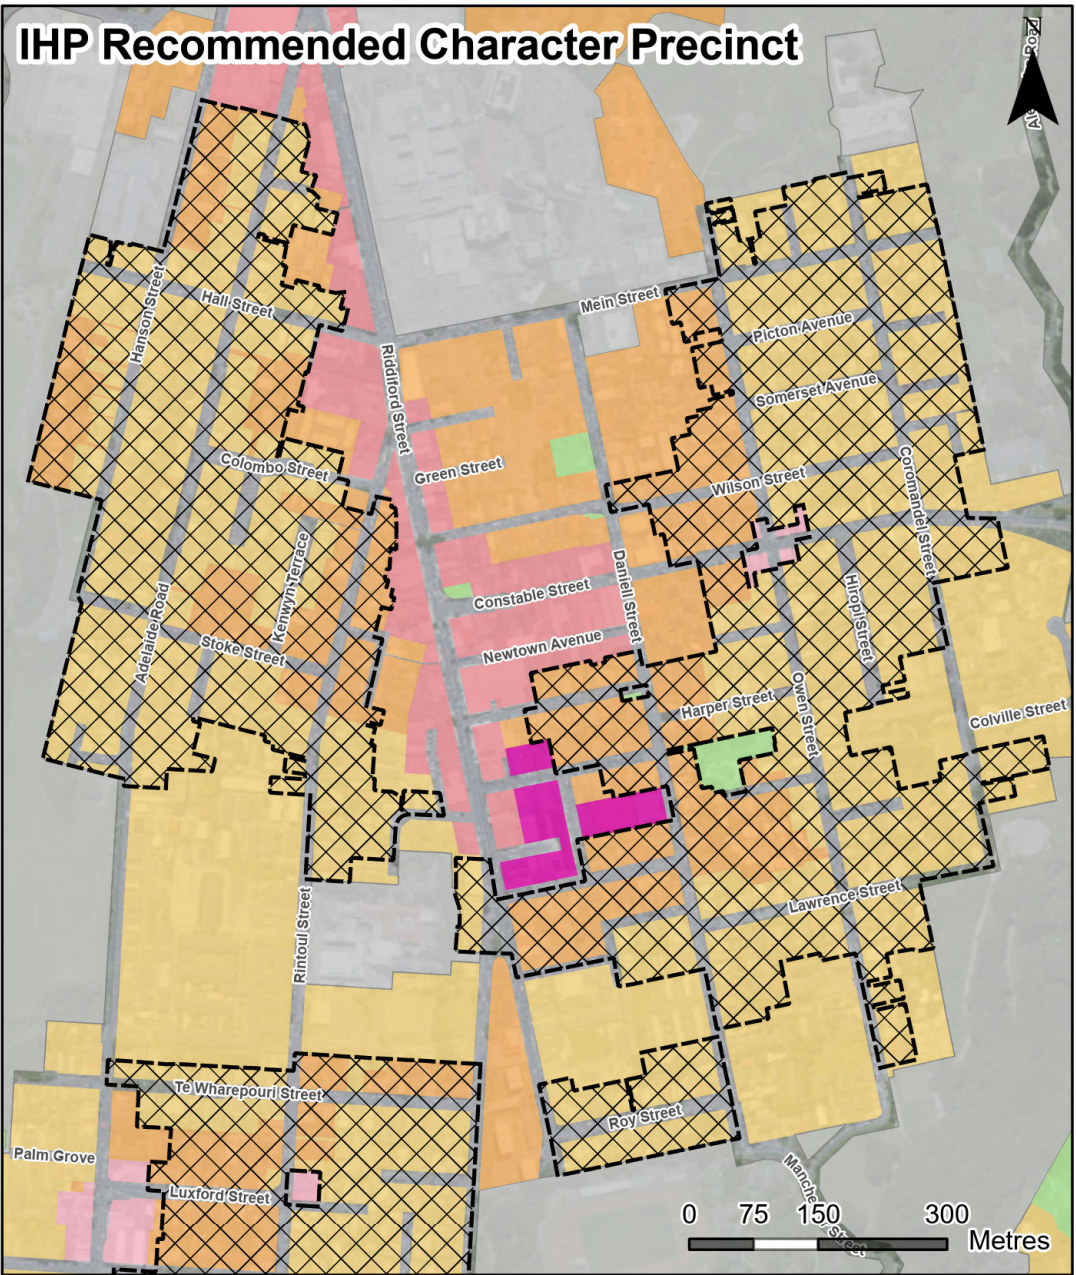

# WCC Notified Proposed District Plan

**Legend**

- Character Precinct
- Notified PDP Zone**
  - High Density Residential Zone
  - Medium Density Residential Zone
  - Mixed Use Zone
  - Local Centre Zone
  - Neighbourhood Centre Zone
  - Open Space Zone
  - Special Purpose Zone

# IHP Recommended Character Precinct

**Map 9 - Newtown IHP Recommended Character Precincts & Notified Proposed District Plan Zones**

Basemap credits: Esri Community Maps Contributors, LINZ, Stats NZ, Esri, TomTom, Garmin, Foursquare, METI/NASA, USGS, Eagle Technology, Land Information New Zealand, GEBCO, Community maps contributors