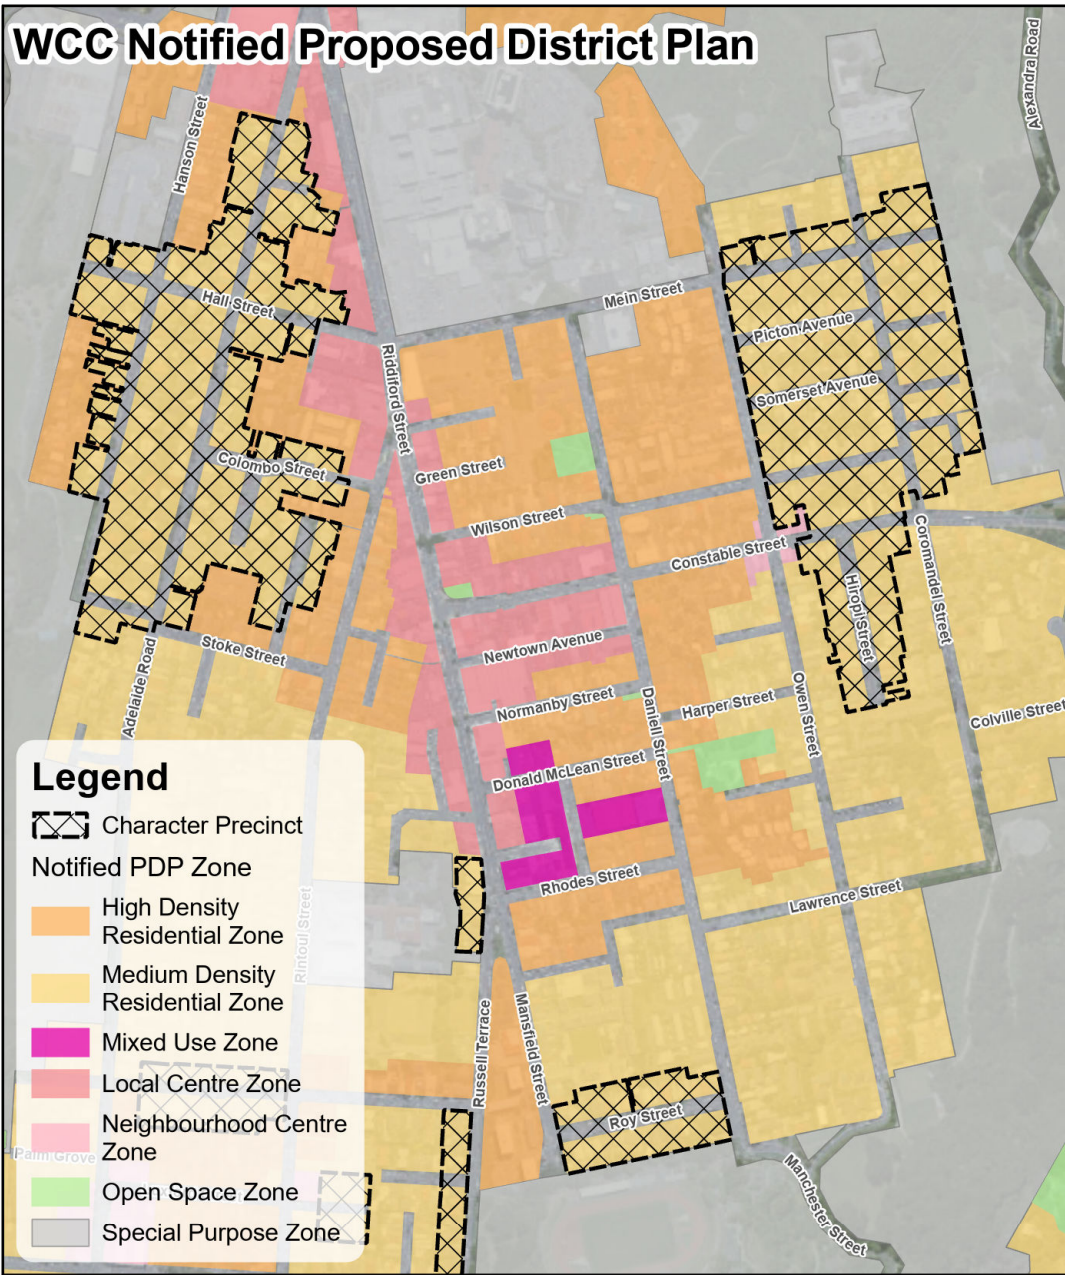

# WCC Notified Proposed District Plan

**Legend**

- Character Precinct
- Notified PDP Zone**
  - High Density Residential Zone
  - Medium Density Residential Zone
  - Mixed Use Zone
  - Local Centre Zone
  - Neighbourhood Centre Zone
  - Open Space Zone
  - Special Purpose Zone

# IHP Recommended Character Precinct

**Map 9 - Newtown IHP Recommended Character Precincts & Notified Proposed District Plan Zones**

Basemap credits: Esri Community Maps Contributors, LINZ, Stats NZ, Esri, TomTom, Garmin, Foursquare, METI/NASA, USGS, Eagle Technology, Land Information New Zealand, GEBCO, Community maps contributors