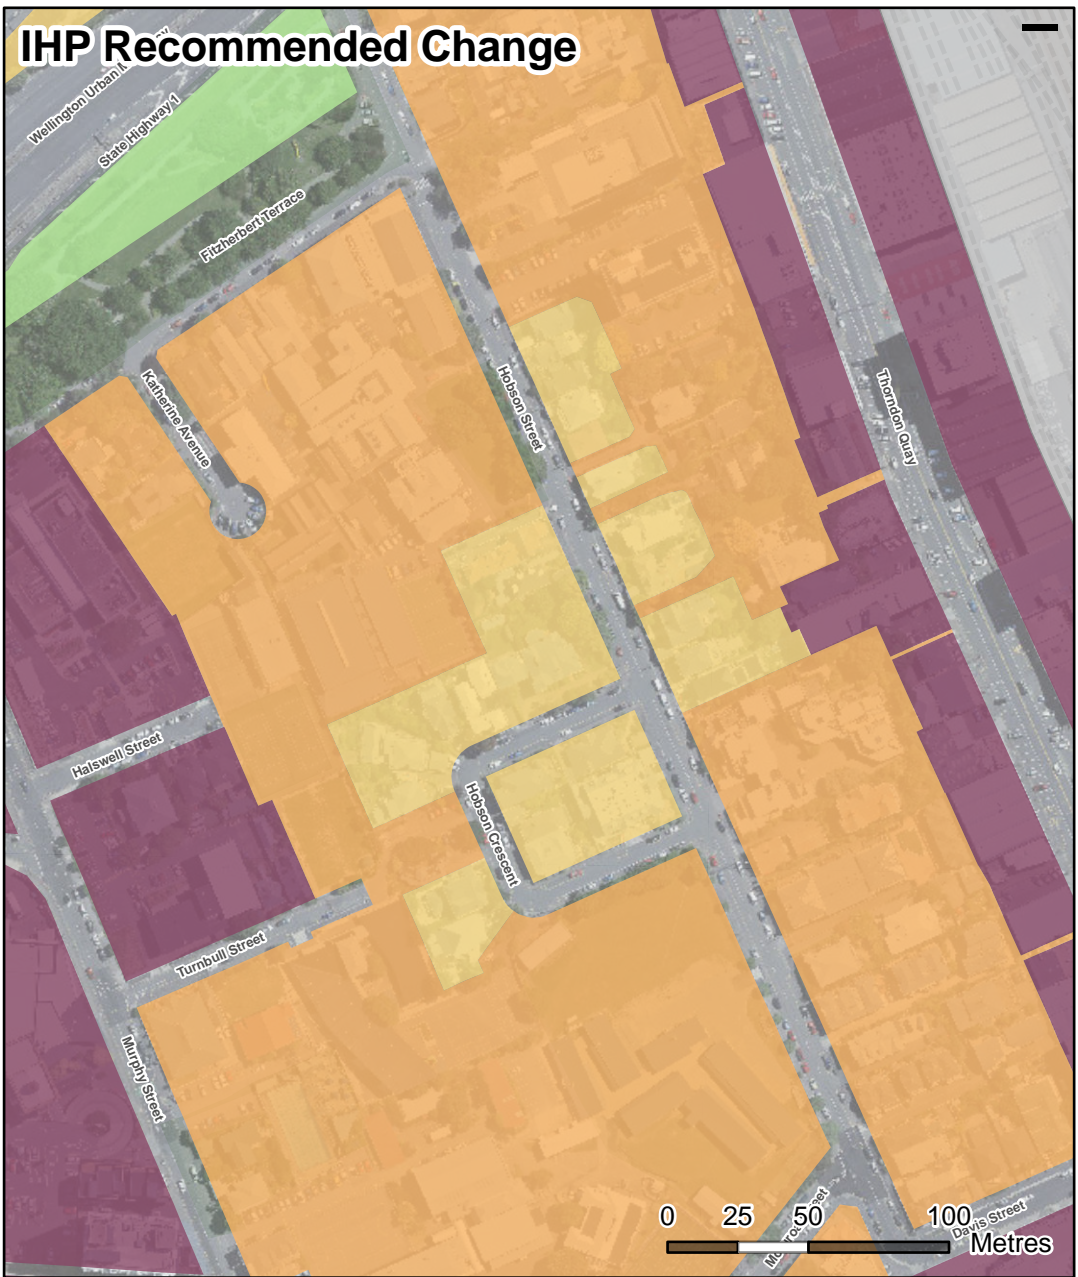

WCC Notified Proposed District Plan

IHP Recommended Change

Map 1: Zone Changes Hobson Street & Hobson Crescent, Thorndon

Basemap credits: Esri Community Maps Contributors, LINZ, Stats NZ, Esri, TomTom, Garmin, Foursquare, METI/NASA, USGS, Eagle Technology, Land Information New Zealand, GEBCO, Community maps contributors

Date: 1/02/2024

Credit: City Insights GIS Team